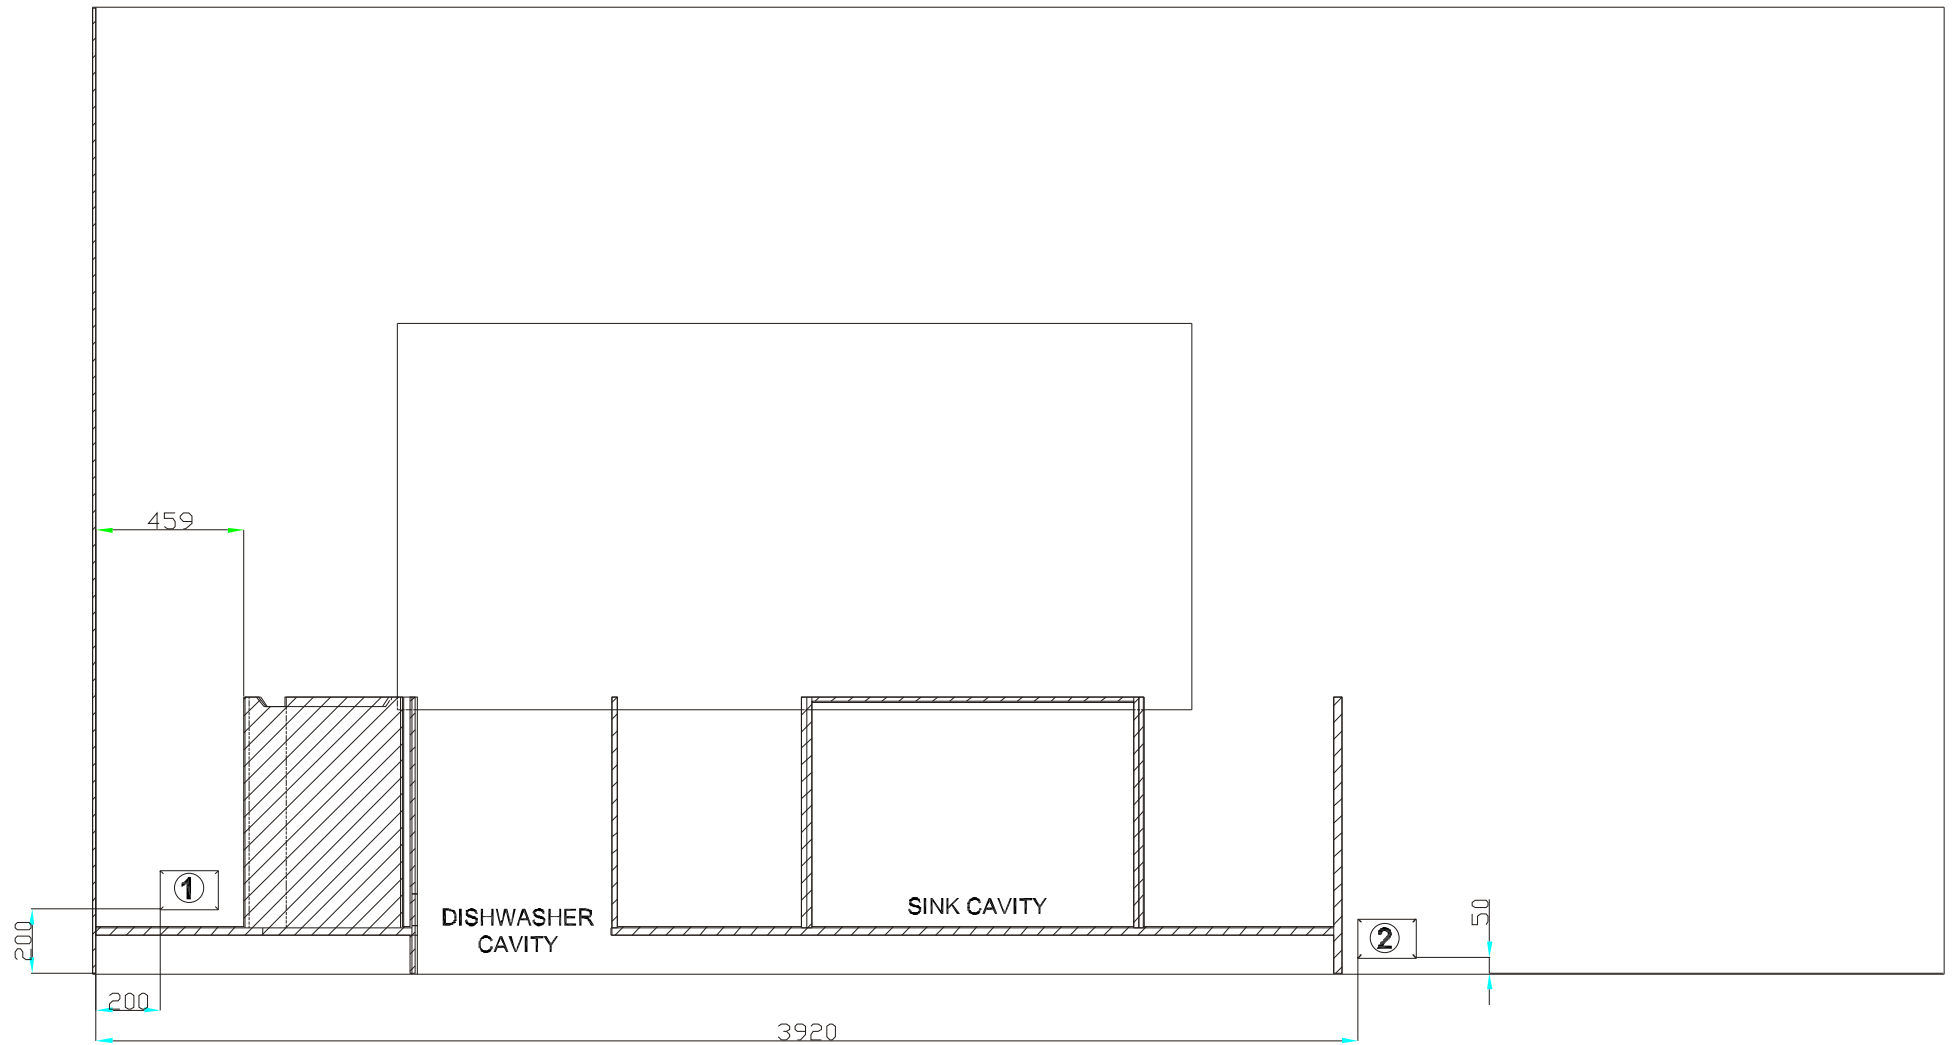

NOTES:

Hatched lines represent fixed vertical/ horizontal panels.
 Dimensions are from plastered wall on uphill side

POWER OUTLETS

1. 2 x Power outlets for Fridge and microwave
2. Power for radio. Additional Isolation switch? and Exhaust switch? Switch for downlights?
 20mm gap has been left between vertical and horizontal panels.
3. Power for Oven
4. Power for Stovetop

Project: Schurmann Residence
 60 Kangaroo Ground Road, Warrandyte

Drawing Title: Power Outlets – Bridge Wall

Date: 2 February 2006

Drawn: GC

NOTES:

Hatched lines represent fixed vertical/ horizontal panels.
 Dimensions are from plastered wall on bridge wall

POWER OUTLETS

- 1. Dishwasher power
- 2. Cordless telephone

Project: Schurmann Residence
 60 Kangaroo Ground Road, Warrandyte

Drawing Title: Power Outlets – Uphill Wall

Date: 2 February 2006

Drawn: GC